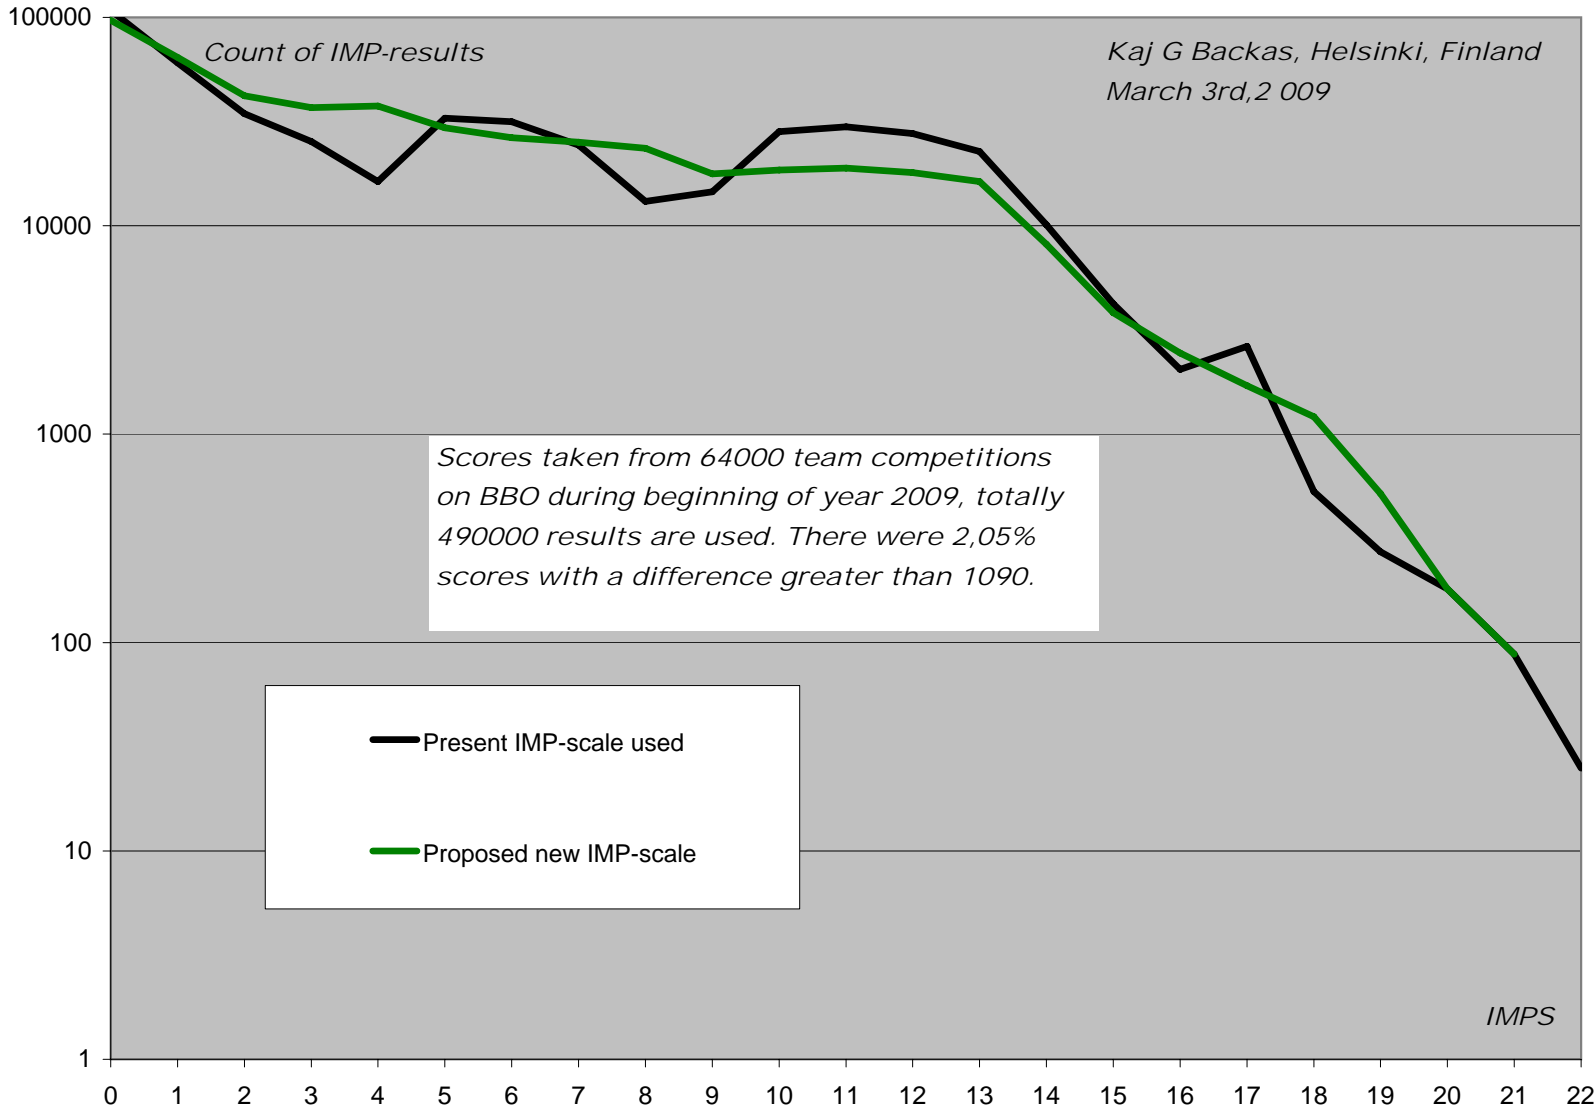

link to html	BBO_b	d:\BBOde \BBOtou yC.htm	d:\BBOde \BBOtou yD.htm	d:\BBOde \BBOtou yE.htm	d:\BBOde \BBOtou yF.htm	d:\BBOde \BBOtou yG.htm	d:\BBOde \BBOtou yH.htm	d:\BBOde \BBOtou yI.htm	d:\BBOde \BBOtou yJ.htm	d:\BBOde \BBOtou yK.htm	d:\BBOde \BBOtou yL.htm
64027	itions	2400	2401	2401	2400	2401	4000	4002	4002	4002	4002
deals											
total	21712	21653	19728	20424	21469	21714	36303	36206	36425	36507	36386
	#####	#####	#####	#####	#####	#####	#####		39849,08	39853,06	
	#####	#####	#####	#####	#####	#####	#####		39849	39852,98	
	273,3667	373,4667	230,1	291,0667	301,0167	565,2667	447,3667	461,7667	112,3833	120,6833	
start date	Sun Dec 28 11:19 am	Sun Dec 28 06:14 pm	Sat Jan 03 06:00 pm	Tue Jan 06 01:04 am	Wed Jan 14 01:57 pm	Fri Jan 16 06:12 pm	Tue Jan 20 09:18 pm	Sun Jan 25 10:33 am	Sat Jan 31 06:28 am	Wed Feb 04 04:09 pm	

score difference	Present IMP-scale used	First trial	Proposed new IMP-scale	end date	Tue Dec 30 04:54 pm	Wed Dec 31 08:59 am	Mon Jan 05 11:46 pm	Thu Jan 08 02:02 pm	Fri Jan 16 06:11 pm	Tue Jan 20 03:36 pm	Sun Jan 25 02:08 am	Thu Jan 29 12:16 pm	Wed Feb 04 03:59 am	Sun Feb 08 03:27 pm	
0	0	0	0	0	4256	4340	3869	3996	4292	4350	7086	7167	7334	7260	7066
10	0	1	1	1	512	503	445	486	513	567	767	859	866	903	810
20	1	1	1	1	480	489	442	471	488	455	775	781	818	878	774
30	1	2	1	1	1870	1820	1643	1799	1953	1834	3183	3114	3151	3123	3103
40	1	2	2	2	325	341	319	295	293	334	573	525	551	564	535
50	2	3	2	2	717	708	640	706	645	750	1237	1222	1228	1197	1268
60	2	3	2	2	507	537	451	456	479	522	872	819	869	824	893
70	2	3	2	2	168	160	146	166	158	153	305	267	294	306	269
80	2	3	2	2	151	123	112	108	117	122	200	213	195	221	224
90	3	3	3	3	213	179	172	182	237	210	331	379	371	362	356
100	3	4	3	3	757	727	673	704	697	757	1211	1183	1193	1256	1217
110	3	4	3	3	59	61	64	73	37	76	99	122	89	109	101
120	3	4	3	3	127	99	104	118	100	113	200	206	194	198	210
130	4	4	3	3	58	66	57	63	75	55	110	100	118	103	106
140	4	4	3	3	119	141	135	105	141	108	227	221	204	194	218
150	4	4	3	3	336	336	305	272	335	289	523	525	534	515	503
160	4	5	4	4	210	227	201	217	207	196	346	393	360	310	362
170	5	5	4	4	152	144	135	135	172	164	263	266	252	279	275
180	5	5	4	4	145	134	115	109	118	118	198	255	234	216	250
190	5	5	4	4	330	368	329	323	312	367	536	525	583	568	589
200	5	5	4	4	554	532	475	506	532	566	959	886	883	933	924
210	5	5	4	4	293	304	277	254	274	267	462	470	467	457	507