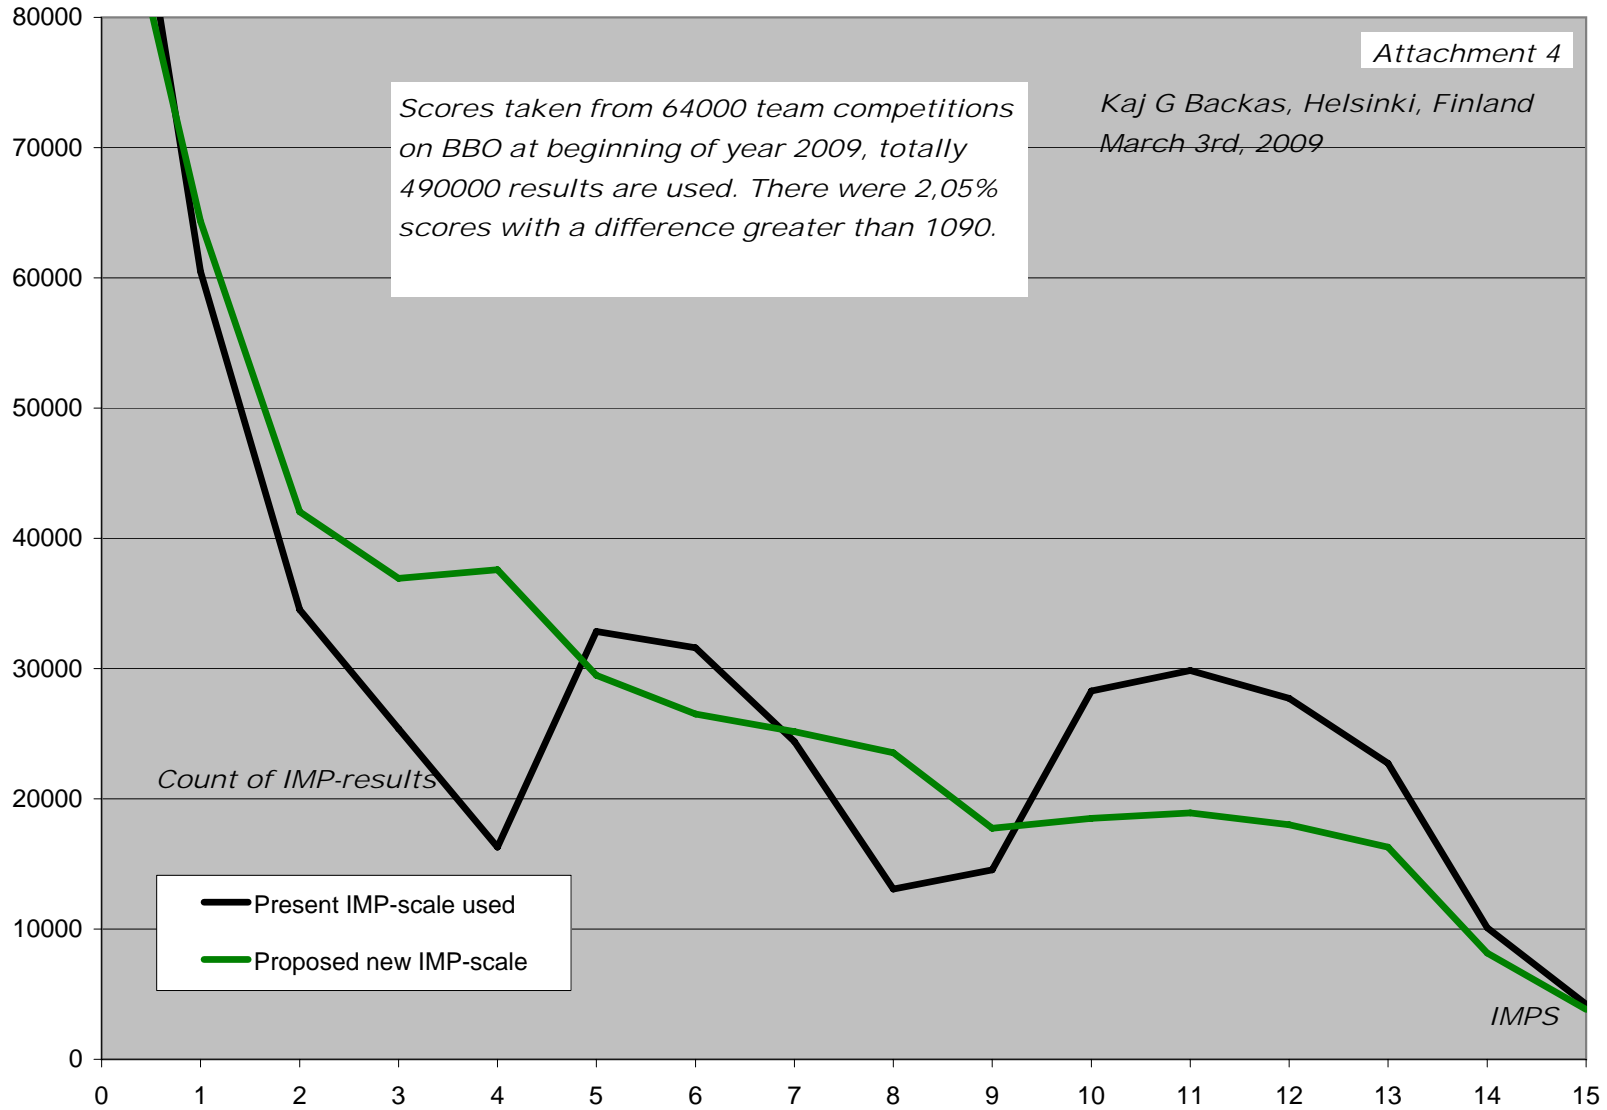

Scores taken from 64000 team competitions on BBO at beginning of year 2009, totally 490000 results are used. There were 2,05% scores with a difference greater than 1090.

Kaj G Backas, Helsinki, Finland
March 3rd, 2009